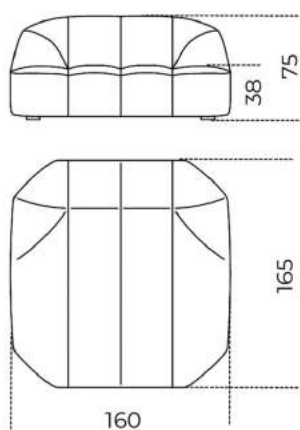

Additional stitching is required for elements with leather upholstery compared to elements with fabric upholstery.

Cm (L x P x H)

160 x 165 x 75

Inches (L x P x H)

63 x 65 x 29³/₄

Finishes

Wood

Black lacquered wood